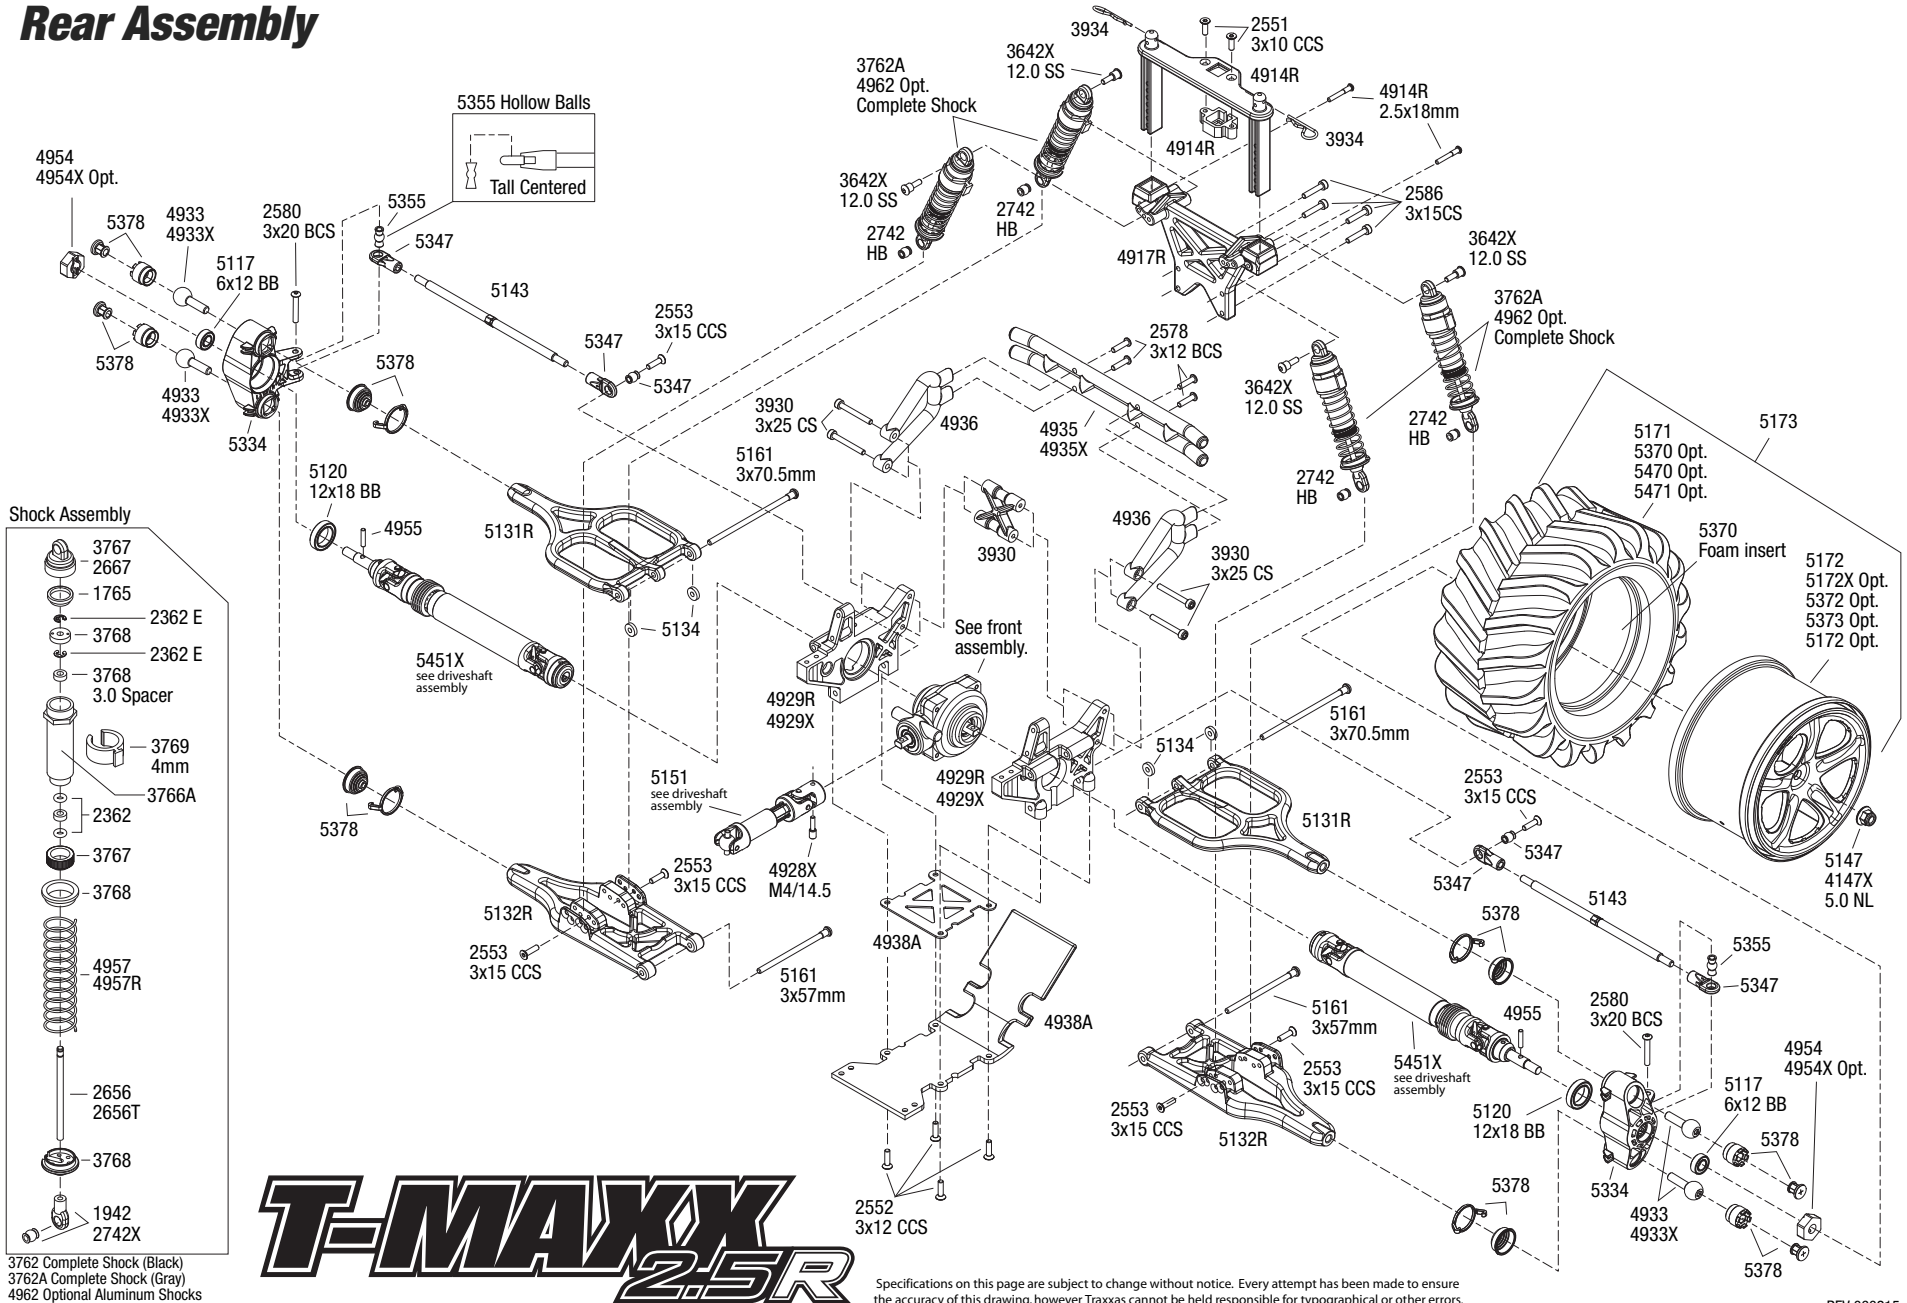

Rear Assembly

T-MAXX 2.5R